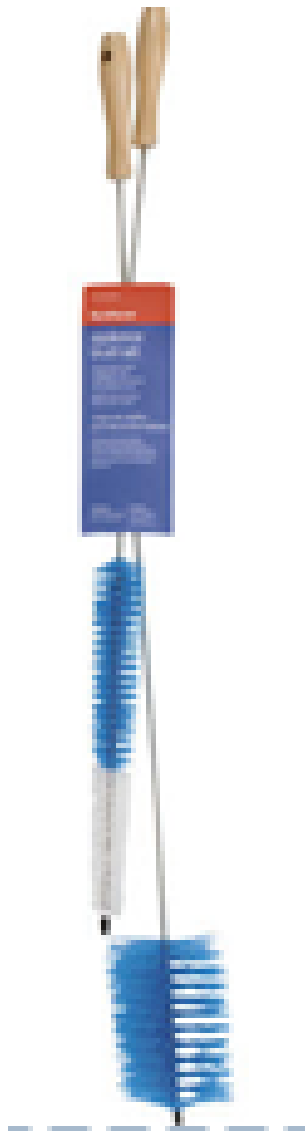

GE Universal Appliance Combo Brush Set

PM14X10056

Dealer: **\$5.87**

Retail: **\$9.49**

Prices subject to change

- Both brushes have wooden handles for durability, and can be hung for easy access.
- Vent brush is 35" long
- Coil brush is 28" long