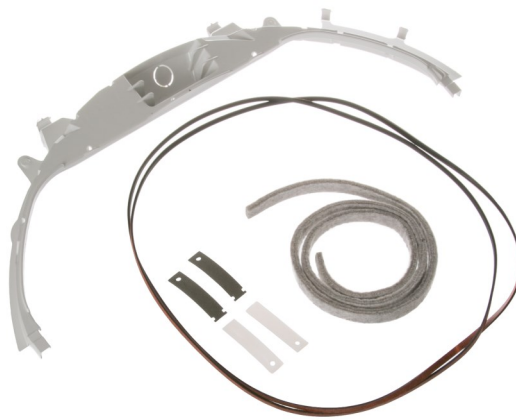

Dryer Bearing Repair Kit

Introducing a GE Dryer Repair Kit that works for all top load dryers made from 2002 - 2013

WE49X20697

Dealer \$20.10

List \$48.00

Kit includes:

1 WE12M29	Drive Belt	Dlr. \$12.50	List \$30.25
2 WE1M1067	Green Bearing Slide	Dlr. \$2.55	List \$5.50
2 WE1M504	White Bearing Slide	Dlr. \$3.99	List \$9.08
1 WE3M26	Top Bearing	Dlr. \$11.99	List \$31.08
1 WE9M30	Front Drum Felt	Dlr. \$6.12	List \$9.90
1 WH00X5630	Instructions	N/C	